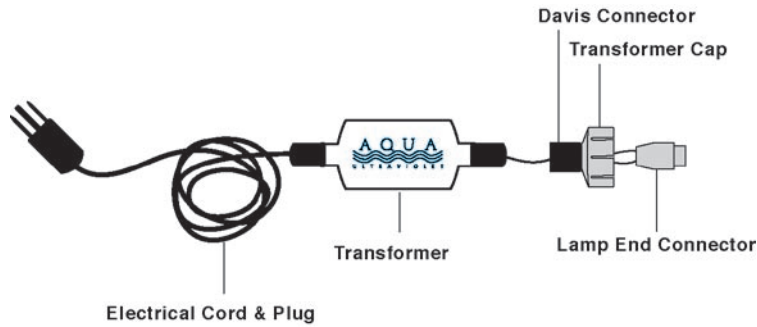

PARTS LIST CONTINUED:

Transformer

Part #	Description	Part #	Description	Part #	Description	Part #	Description
A40002	Lamp End Connector	A40023	Transformer Cap	A30015	15 W Transformer	A30040	40 W Transformer
A40109	Davis Connector	A30008	8 W Transformer	A30025	25 W Transformer	A30057	57 W Transformer