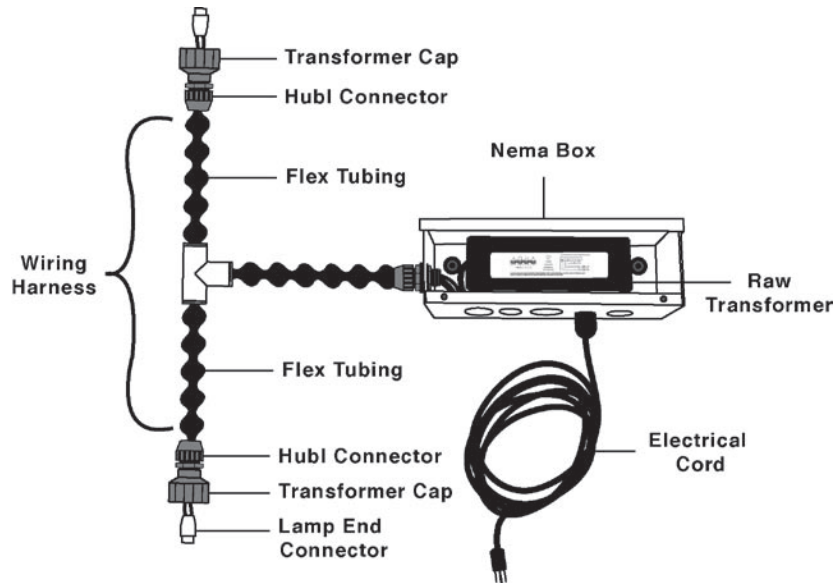

Nema Transformer

Part #	Description	Part #	Description	Part #	Description
A30045	40 W Nema Transformer	A40088	Hubl Connector	A40064	Wiring Harness 65 Watt
A30065	65 W Nema Transformer	A40003	Lamp End Connector	A40065	Wiring Harness 80 Watt
A30080	80 W Nema Transformer	A40023	Transformer Cap	A40066	Wiring Harness 120 Watt
A30120	120 W Nema Transformer	A30042	Raw 40 Watt	A40091	Wiring Harness 130 Watt
A30160	160 W Nema Transformer	A30066	Raw 65 Watt	A40092	Wiring Harness 160 Watt
A30200	200 W Nema Transformer	A30082	Raw 80 Watt	A40093	Wiring Harness 200 Watt
A30240	240 W Nema Transformer	A30131	Raw 130 Watt	A40094	Wiring Harness 240 Watt