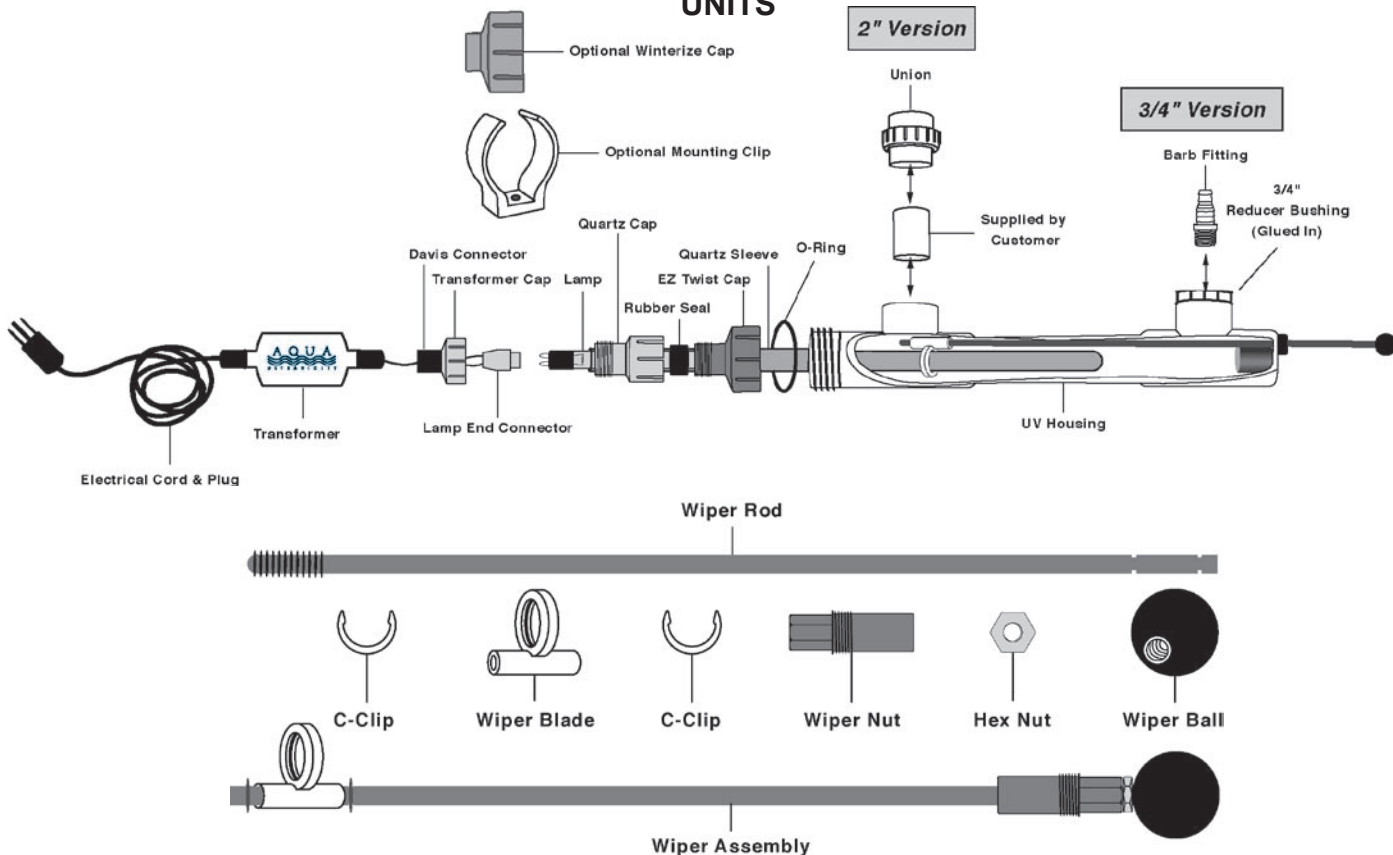

PARTS LIST UNITS

Part #	Description	Part #	Description	Part #	Description	Part #	Description
A40054	Barb Fitting	A40011	Quartz Cap	A40073	Wiper Ball	A40021	Wiper Nut
A40012	EZ Twist Cap	A40004	Rubber Seal	A40017	Wiper Blade	A40019	8/15 Watt Wiper Rod
A40020	Mounting Clip	A40032	Union	A40089	Wiper Clips	A40013	40 Watt Wiper Rod
A40014	O-Ring	A40007	Winterized Cap	A40090	Wiper Hex Nut	A40010	25/57 Watt Wiper Rod

Quartz Sleeve		AQUA ULTRAVIOLET	Part Number
	8 Watt		A10008
	15 Watt		A10015
	25 Watt		A10025
	40 Watt		A10040
	57 Watt		A10057
	65 Watt		A10065

UV Lamps		AQUA ULTRAVIOLET	Part Number
	8 Watt		A20008
	15 Watt		A20015
	25 Watt		A20025
	40 Watt		A20040
	57 Watt		A20057
	65 Watt		A20065

PARTS LIST CONTINUED:

Transformer

Part #	Description	Part #	Description	Part #	Description	Part #	Description
A40002	Lamp End Connector	A40023	Transformer Cap	A30015	15 W Transformer	A30040	40 W Transformer
A40109	Davis Connector	A30008	8 W Transformer	A30025	25 W Transformer	A30057	57 W Transformer

Nema Transformer

Part #	Description	Part #	Description	Part #	Description
A30045	40 W Nema Transformer	A40088	Hubl Connector	A40064	Wiring Harness 65 Watt
A30065	65 W Nema Transformer	A40003	Lamp End Connector	A40065	Wiring Harness 80 Watt
A30080	80 W Nema Transformer	A40023	Transformer Cap	A40066	Wiring Harness 120 Watt
A30120	120 W Nema Transformer	A30042	Raw 40 Watt	A40091	Wiring Harness 130 Watt
A30160	160 W Nema Transformer	A30066	Raw 65 Watt	A40092	Wiring Harness 160 Watt
A30200	200 W Nema Transformer	A30082	Raw 80 Watt	A40093	Wiring Harness 200 Watt
A30240	240 W Nema Transformer	A30131	Raw 130 Watt	A40094	Wiring Harness 240 Watt